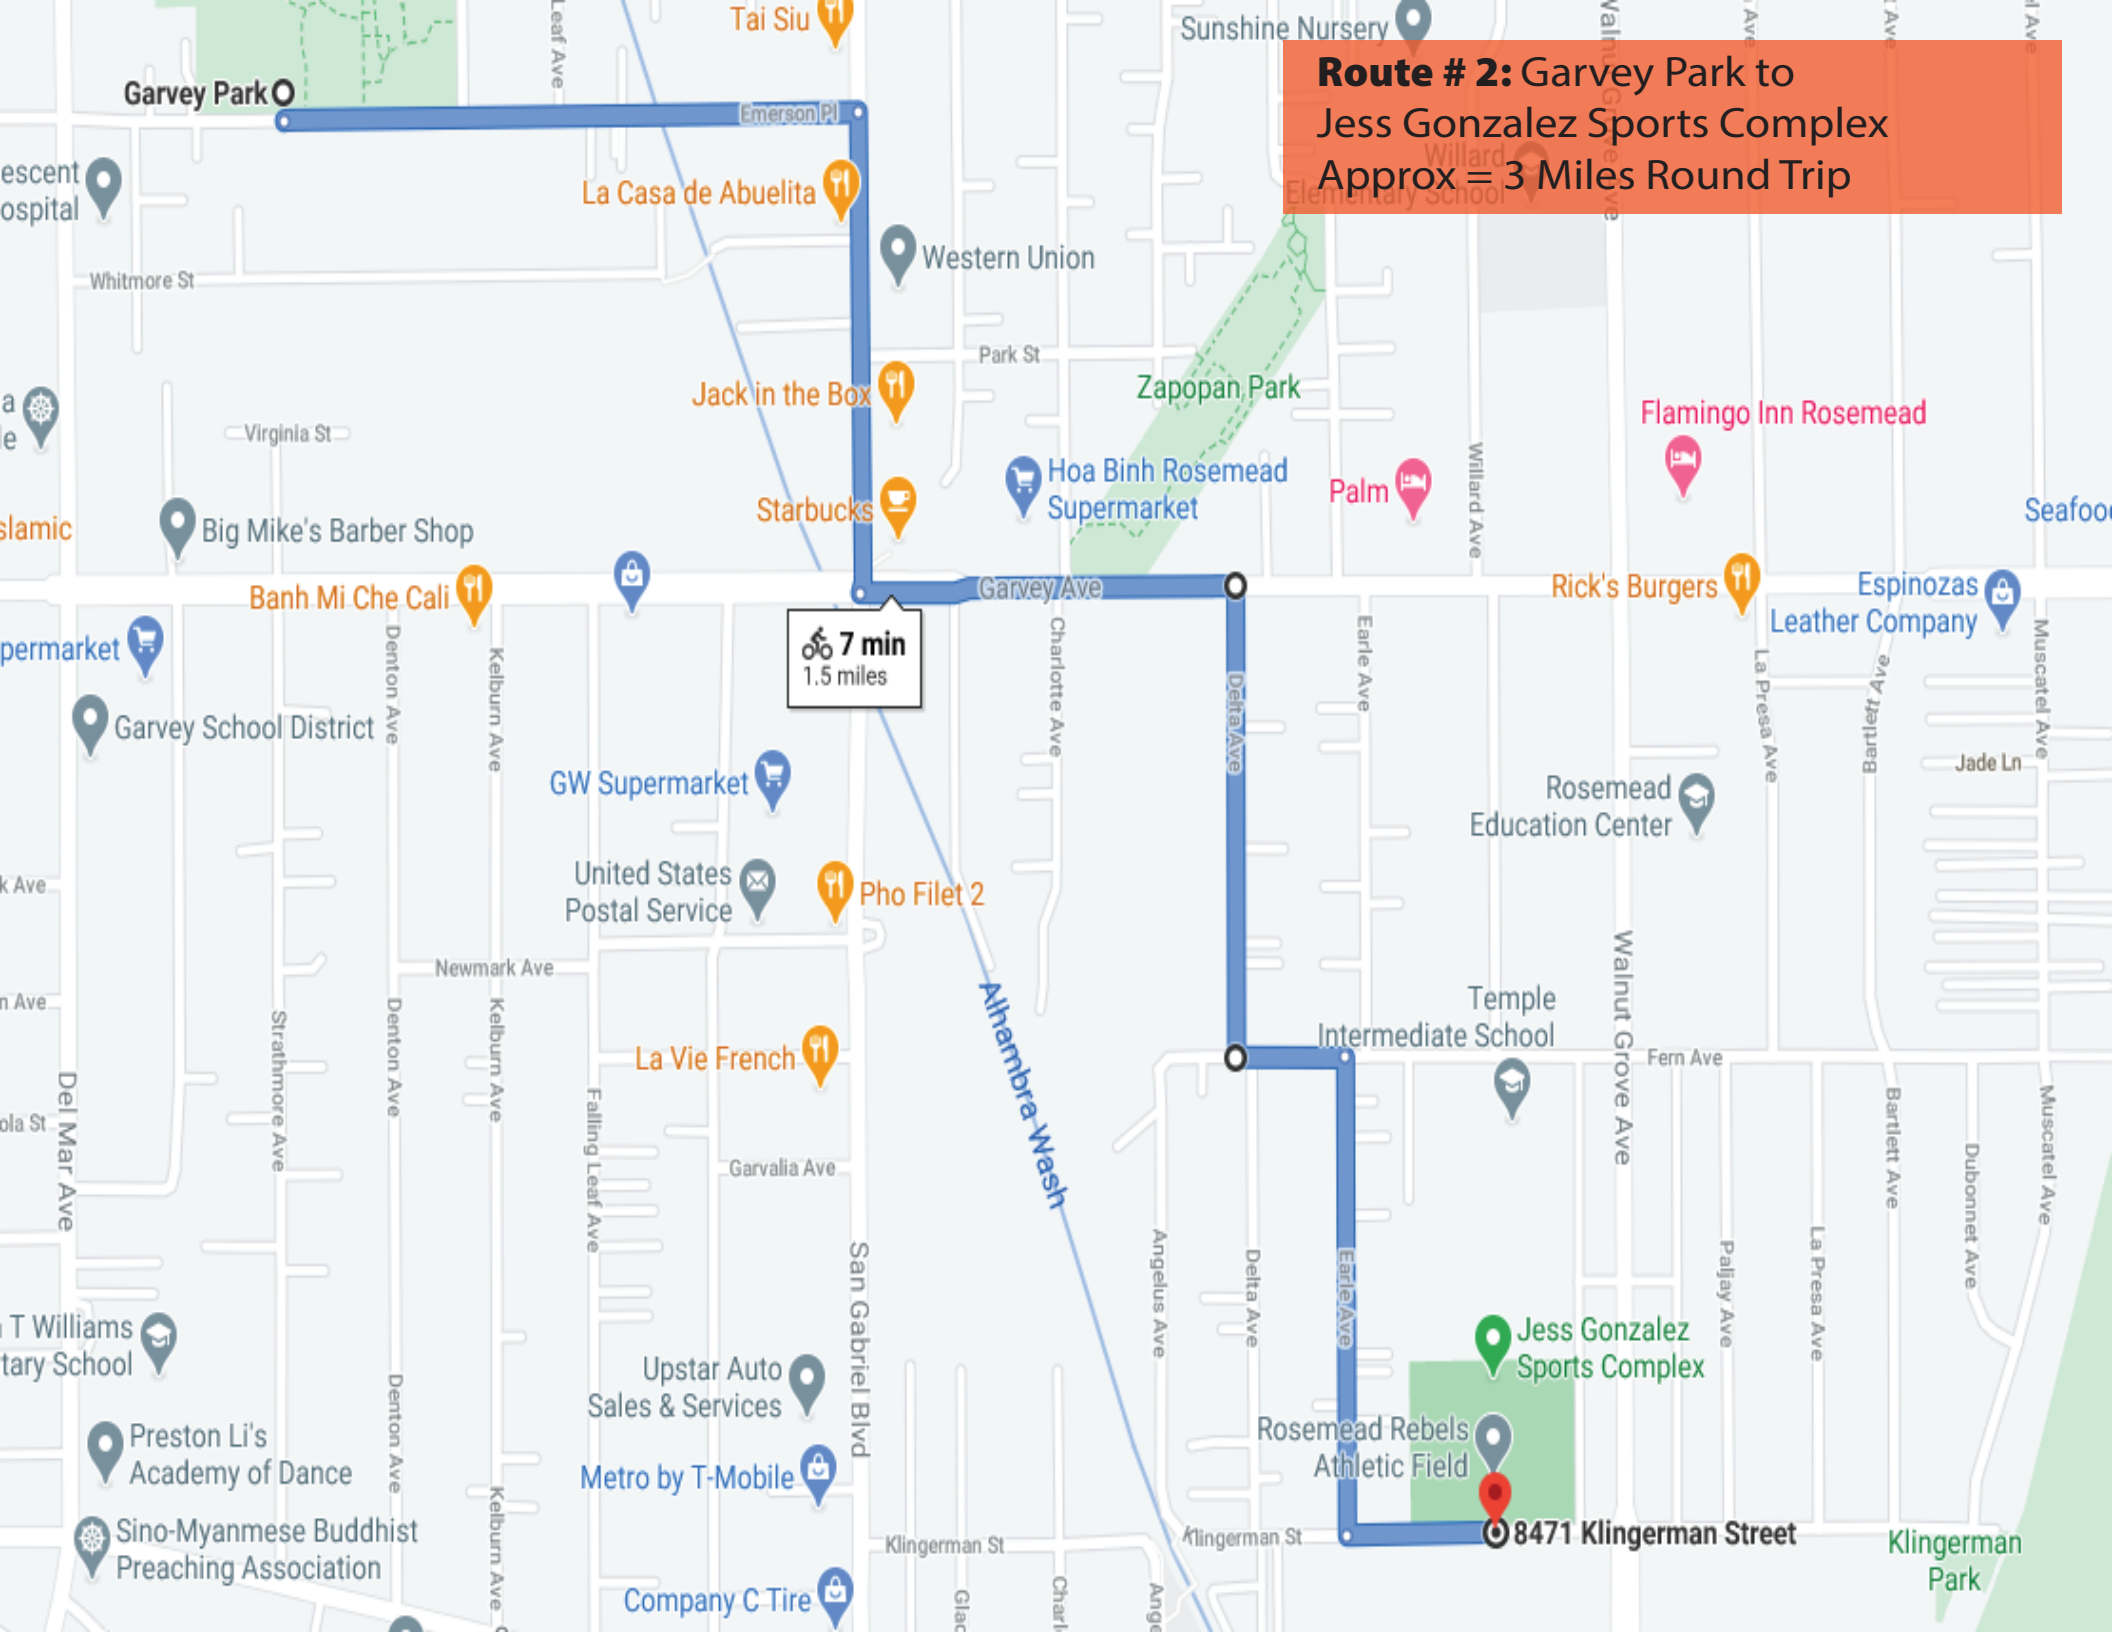

Route # 1: Garvey Park to Zapopan Park
Approx = 3.1 Miles Round Trip

Route # 2: Garvey Park to Jess Gonzalez Sports Complex
Approx = 3 Miles Round Trip

 **7 min**
1.5 miles

**Route # 3: Rosemead Park to
Dinsmoor Heritage House**
Approx = 3 Miles Round Trip

Route # 4: Rosemead Park to City Hall & RCRC
Approx = 3.2 Miles Round Trip