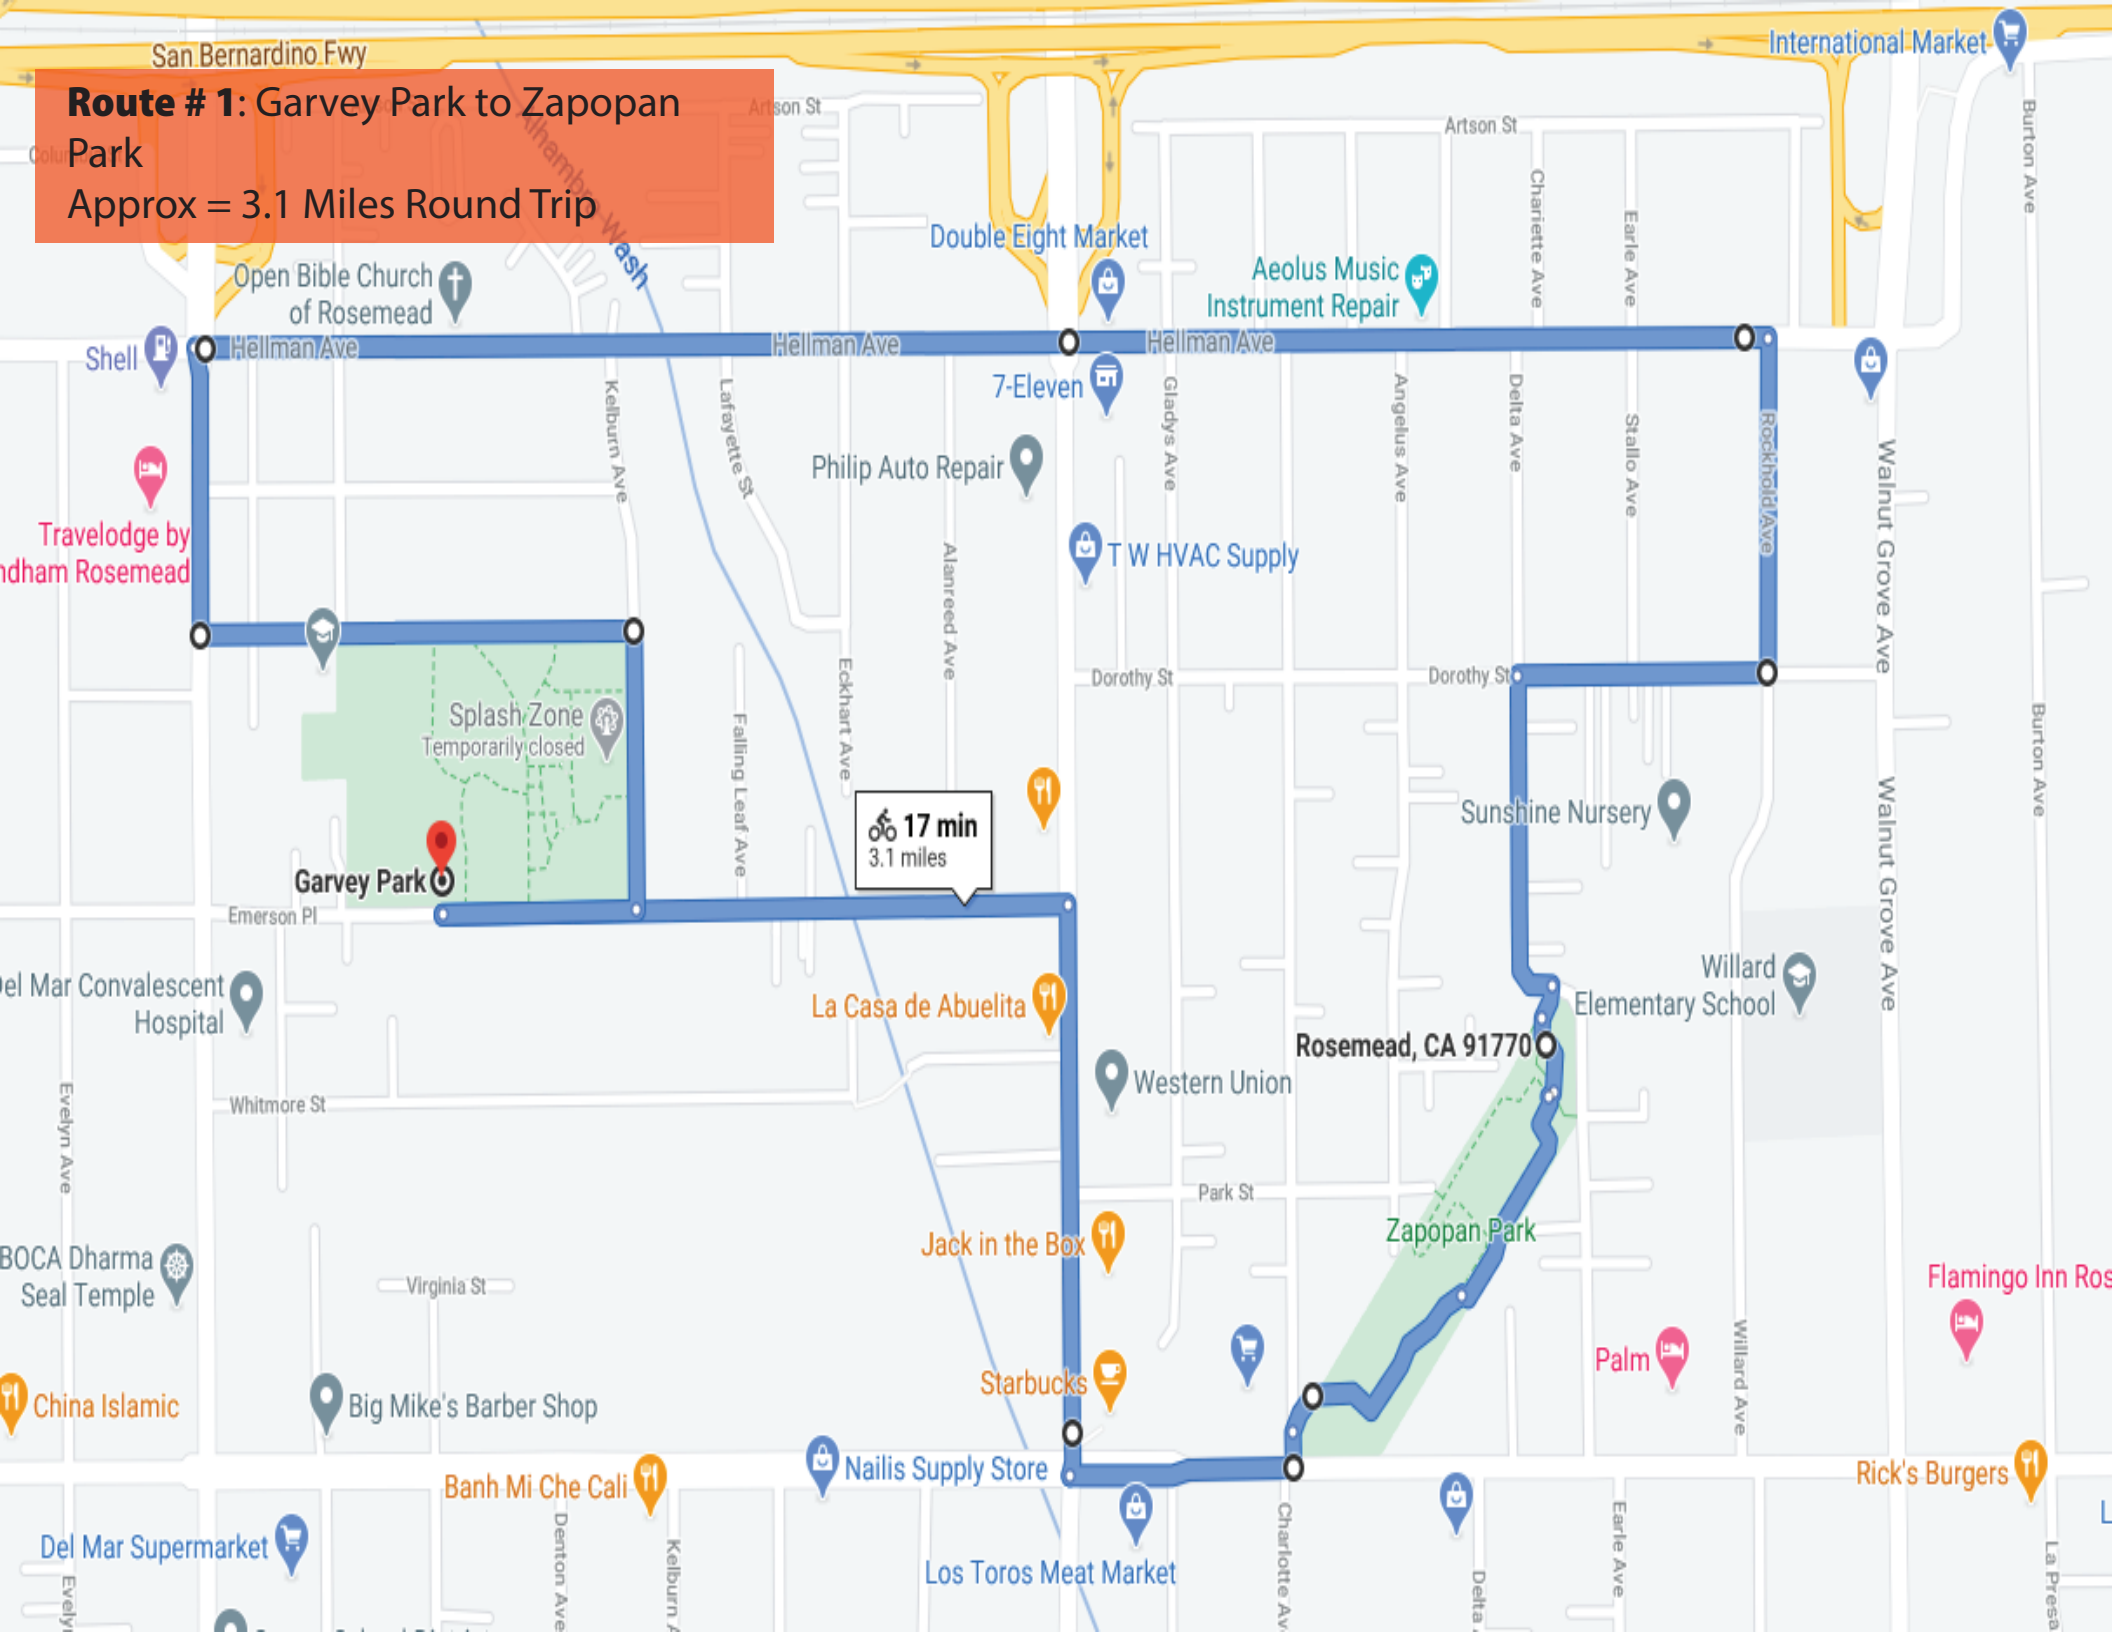

Route # 1: Garvey Park to Zapopan Park
Approx = 3.1 Miles Round Trip

Route # 2: Garvey Park to Jess Gonzalez Sports Complex
Approx = 3 Miles Round Trip

 **7 min**
1.5 miles

**Route # 3: Rosemead Park to
Dinsmoor Heritage House**
Approx = 3 Miles Round Trip

Route # 4: Rosemead Park to City Hall & RCRC
Approx = 3.2 Miles Round Trip