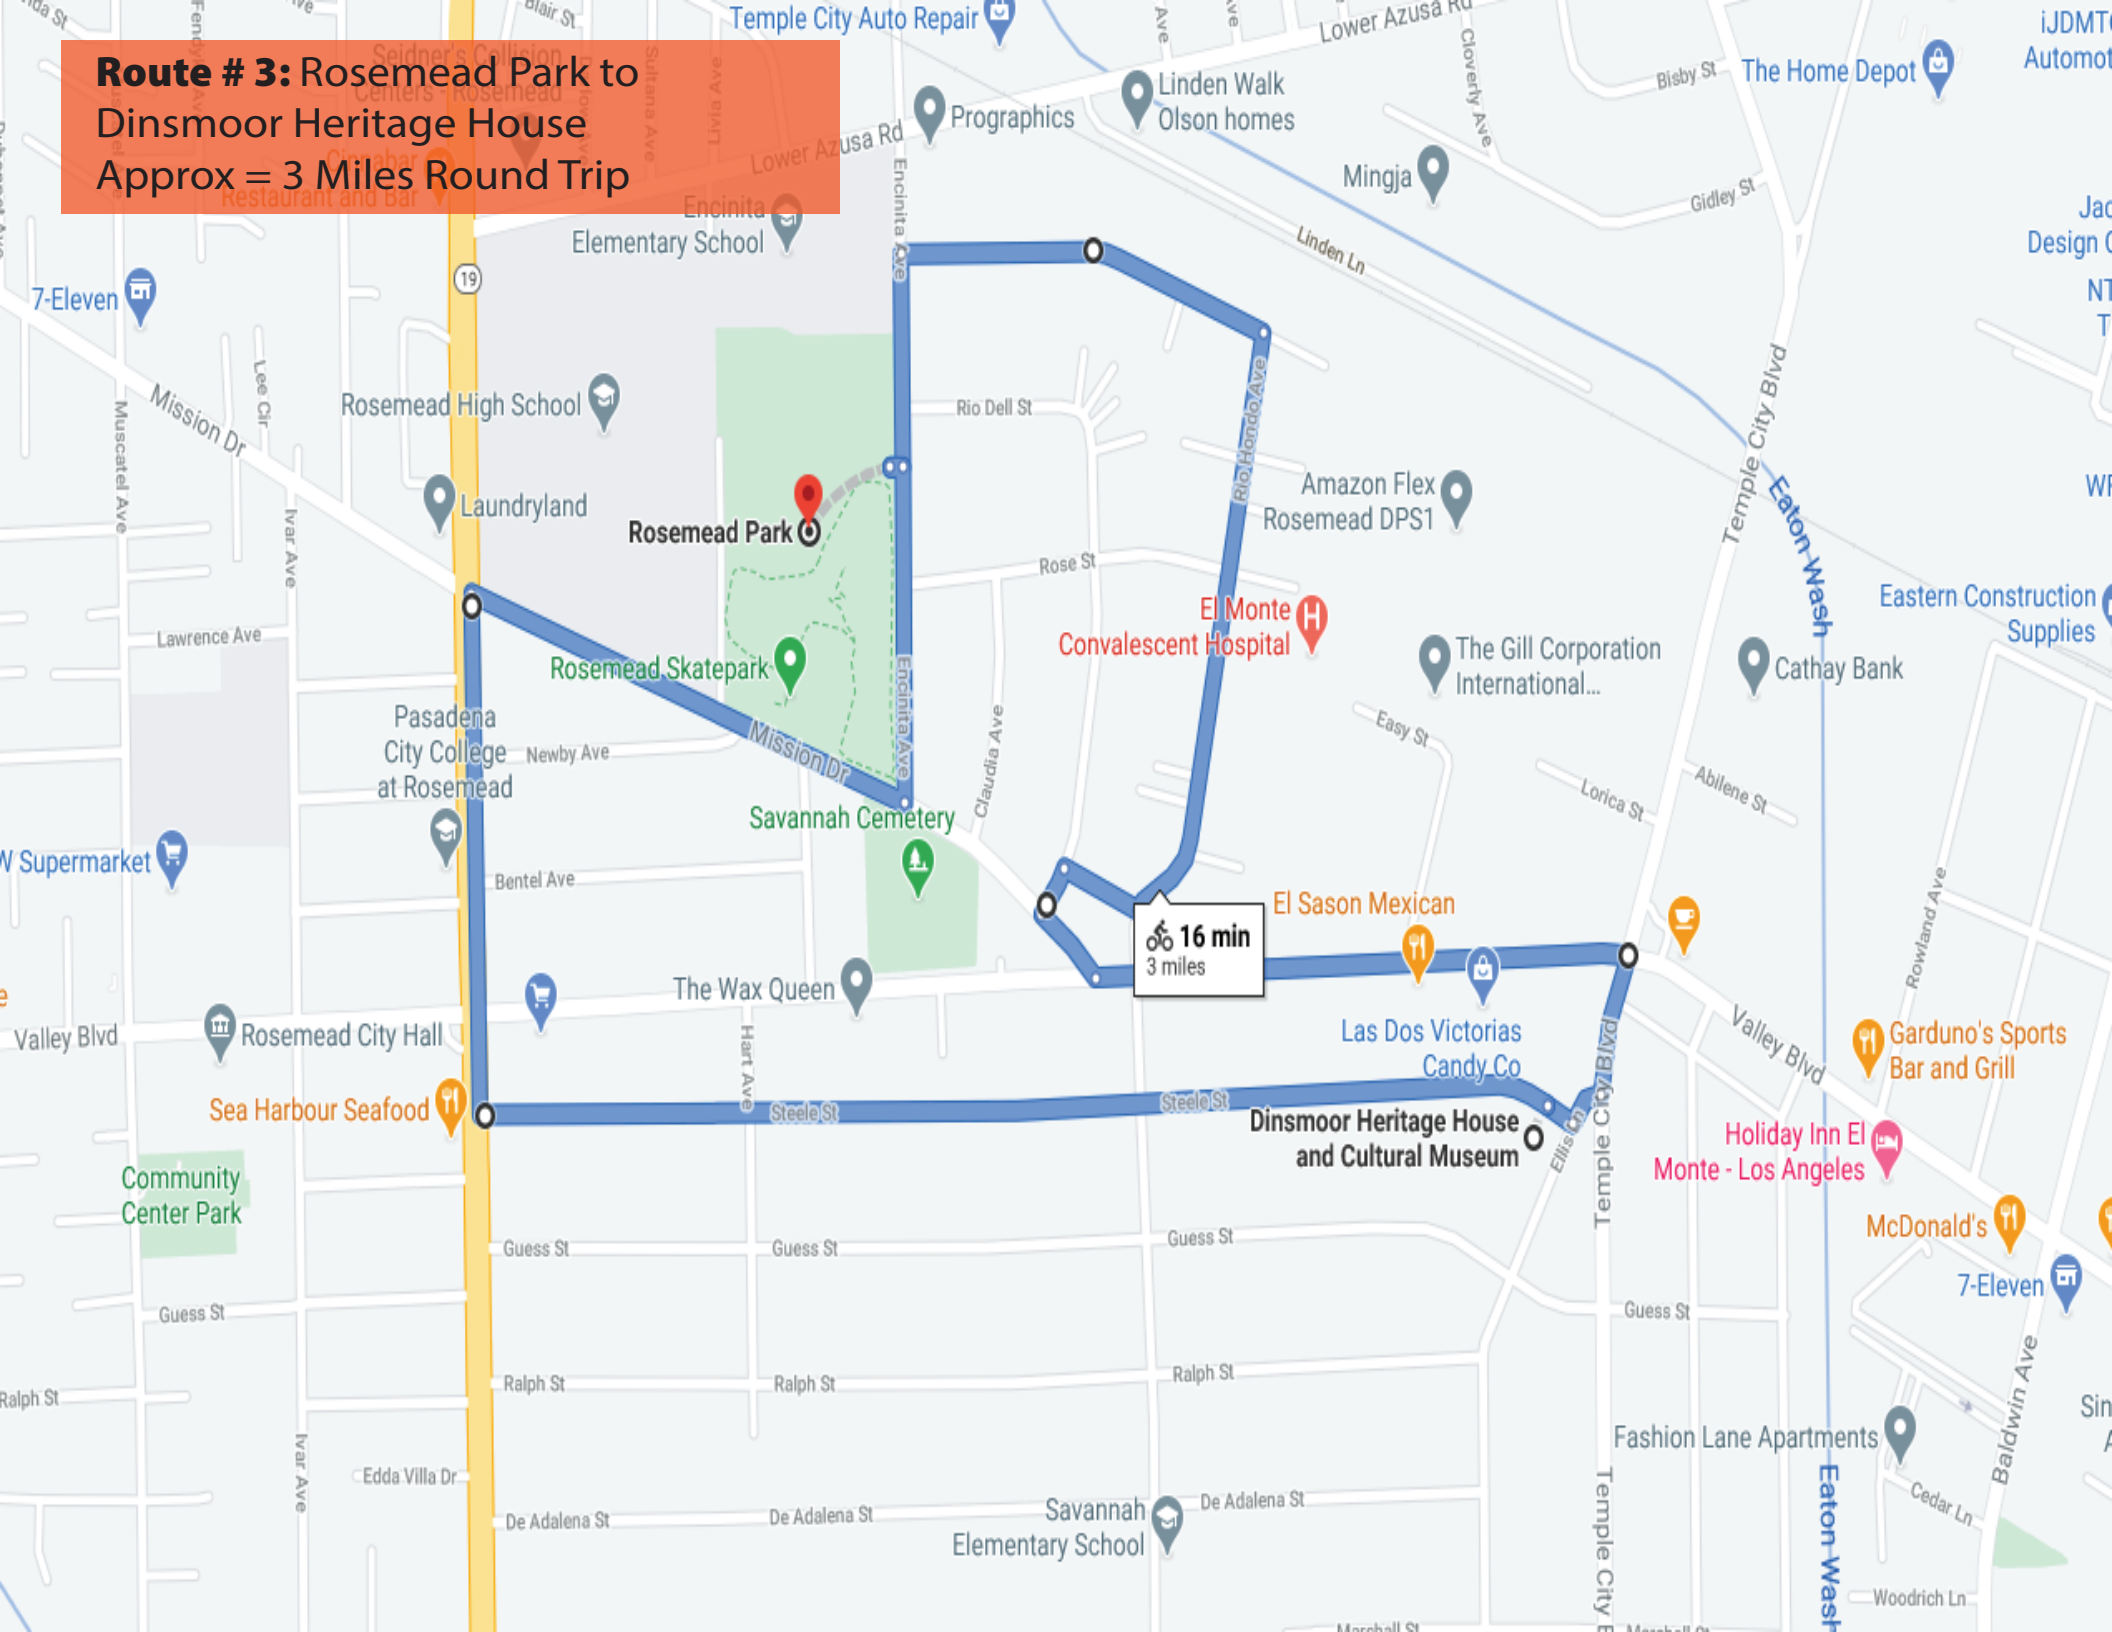

Route # 1: Garvey Park to Zapopan Park
Approx = 3.1 Miles Round Trip

Route # 2: Garvey Park to Jess Gonzalez Sports Complex
Approx = 3 Miles Round Trip

 **7 min**
1.5 miles

**Route # 3: Rosemead Park to
Dinsmoor Heritage House**
Approx = 3 Miles Round Trip

Route # 4: Rosemead Park to City Hall & RCRC
Approx = 3.2 Miles Round Trip